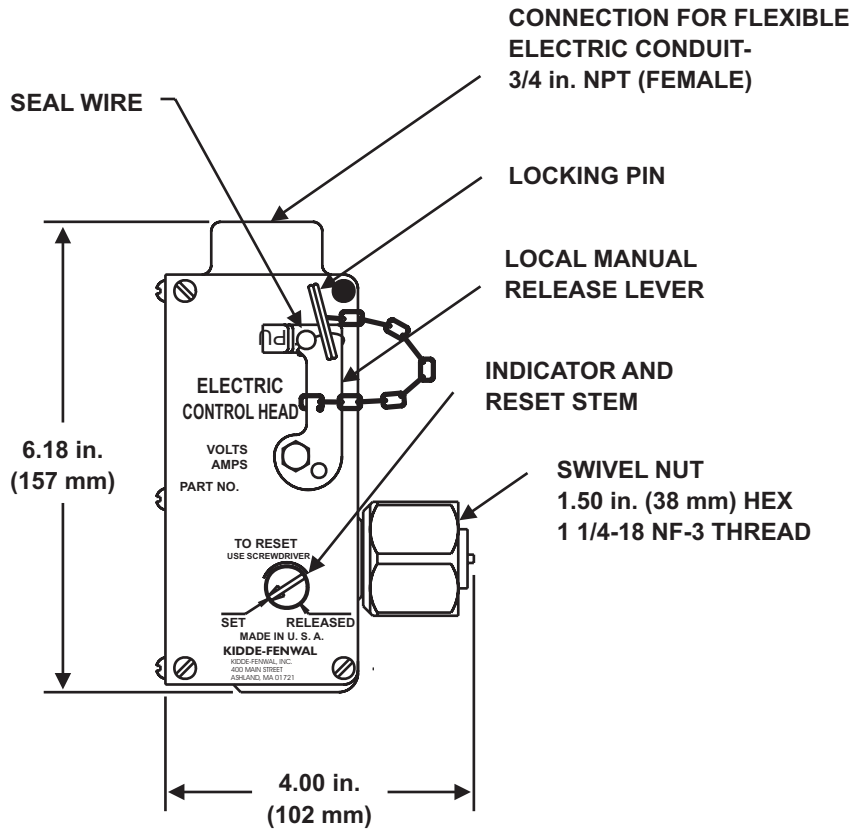

FE-13 Component Description

Electric Control Head

Effective: April 2007
K-96-6010

Part Number	Control Head	
	Voltage	Amps
890181	24 Vdc	2.0 Momentary
890149	125 Vdc	0.3 Momentary
890165	115 Vac	1.0 Momentary